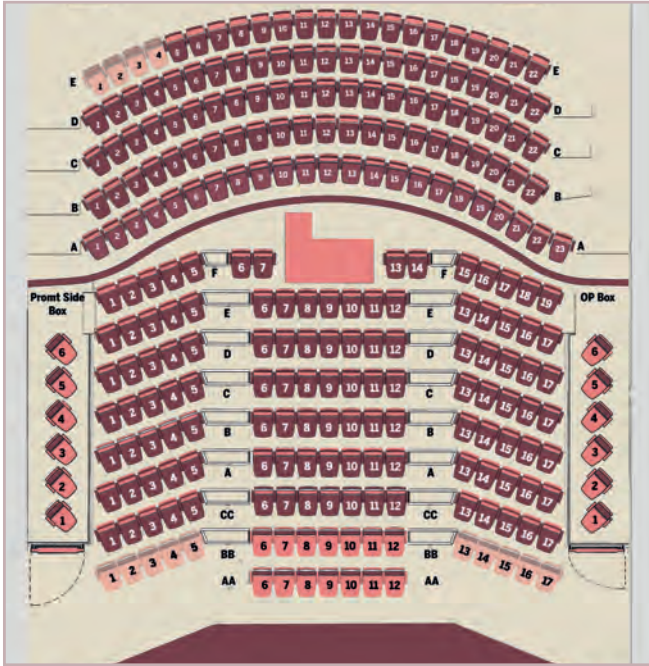

WELCOME CROESO

"Ambitious and beautiful"
"Uchelgeisiol a hardd"
Mark Radcliffe, BBC Radio 2

Dydd Mawrth / Tuesday 7 Mai / May 7:30pm/yh

Lady Maisery

The combined vocal and multi-instrumental artists tour with their new album, Tender – released to critical acclaim in November 2022 – it comprises original self-penned songs, as well as contemplative and personal interpretations of work by Björk, Tracy Chapman and the late Lal Waterson.